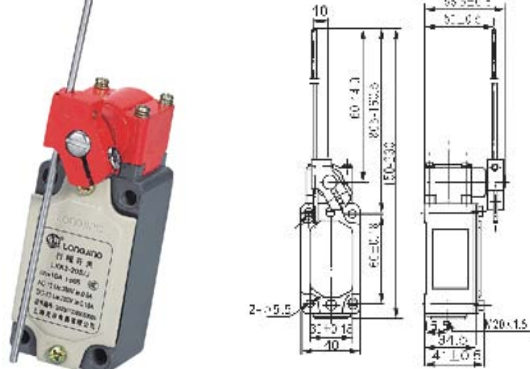

LXK3-20S Limit Switch 行程开关

LXK3-20S/L

LXK3-20H/L

LXK3-20S/B

LXK3-20H/B

LXK3-20S/T

LXK3-20H/T

LXK3-20S/J

LXK3-20H/J