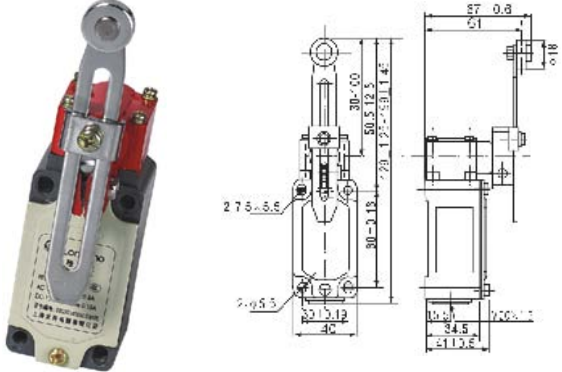

LXK3-20S Limit Switch 行程开关

LXK3-20S/L

LXK3-20H/L

LXK3-20S/B

LXK3-20H/B

LXK3-20S/T

LXK3-20H/T

LXK3-20S/J

LXK3-20H/J