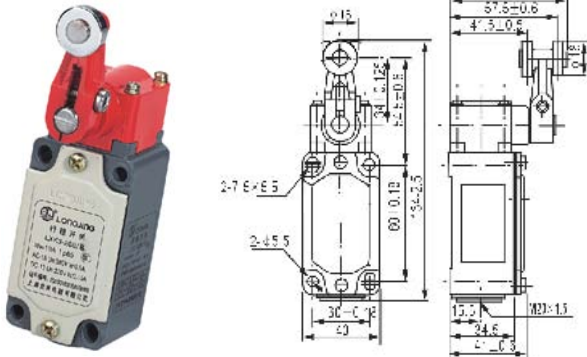

LXK3-20S Limit Switch 行程开关

LXK3-20S/L

LXK3-20H/L

LXK3-20S/B

LXK3-20H/B

LXK3-20S/T

LXK3-20H/T

LXK3-20S/J

LXK3-20H/J